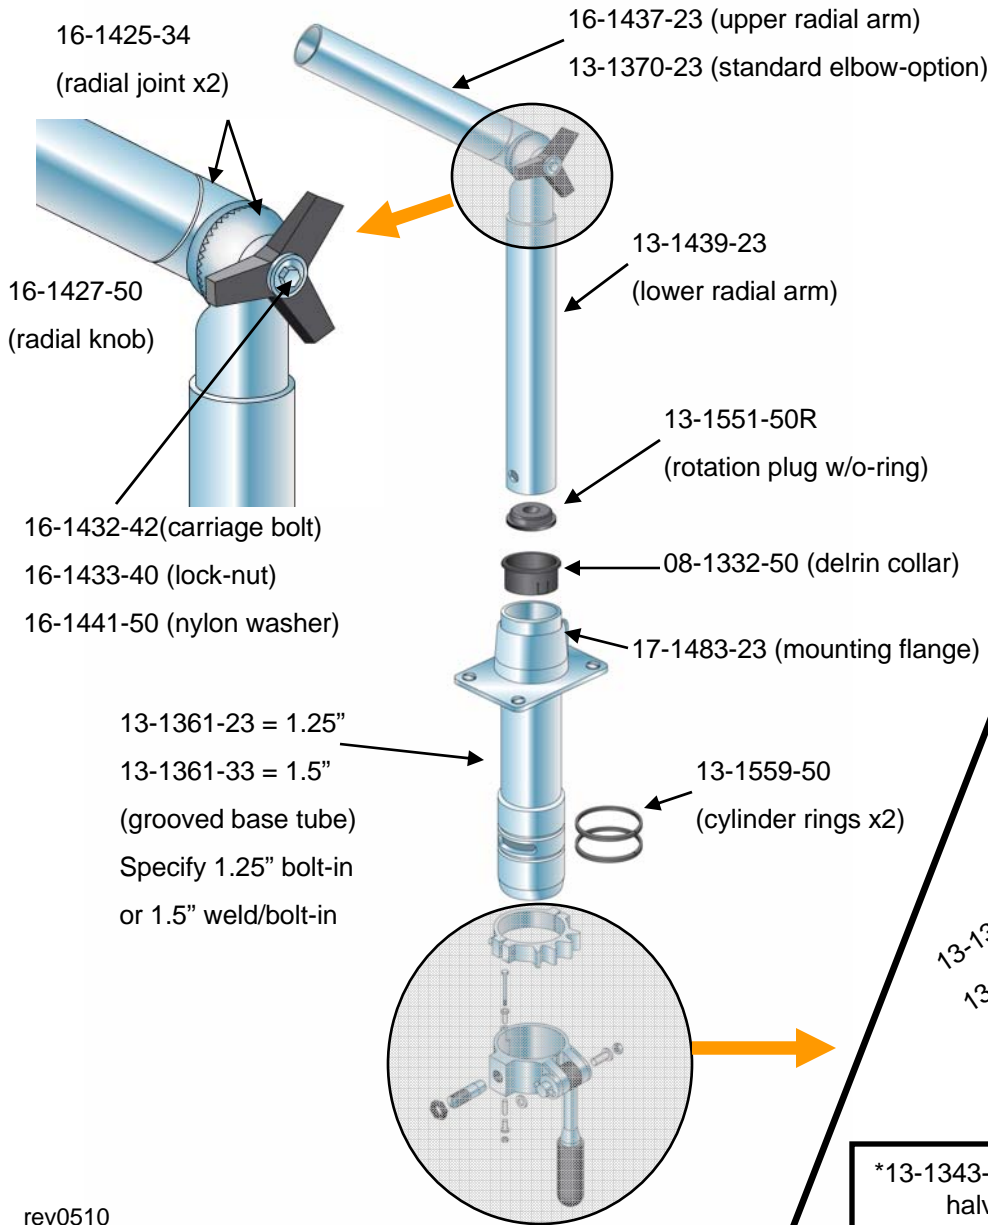

# Top Gun™ *DIAGRAM*

*Radial Bolt-In Version Shown*

## Collar Detail

\*13-1343-23 & 13-1344-23 clamp halves are sold in sets only

CA-0079 = [replacement] includes all the above less posi-loc