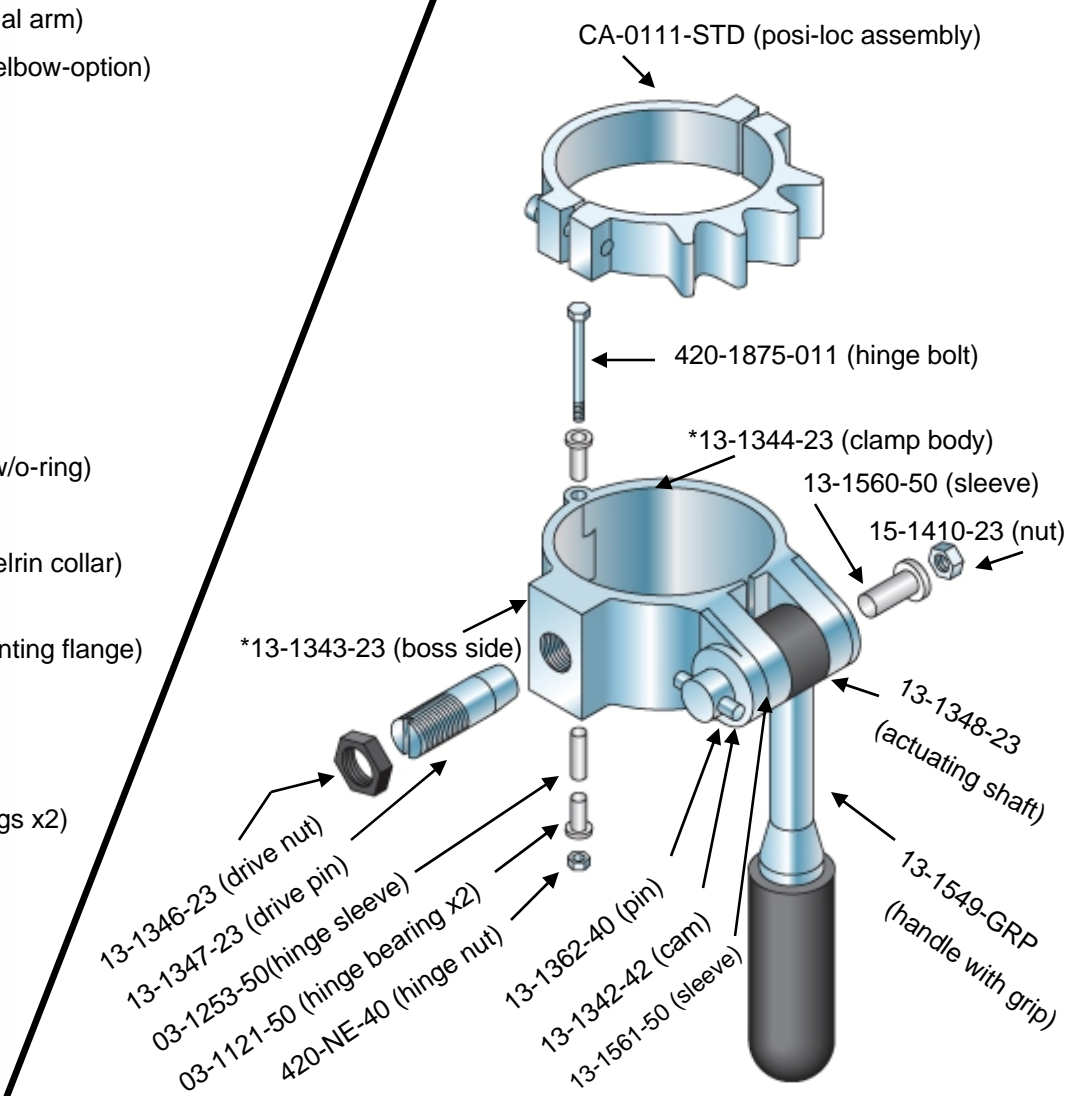

# Top Gun™ *DIAGRAM*

*Radial Bolt-In Version Shown*

## Collar Detail

\*13-1343-23 & 13-1344-23 clamp halves are sold in sets only

CA-0079 = [replacement] includes all the above less posi-loc