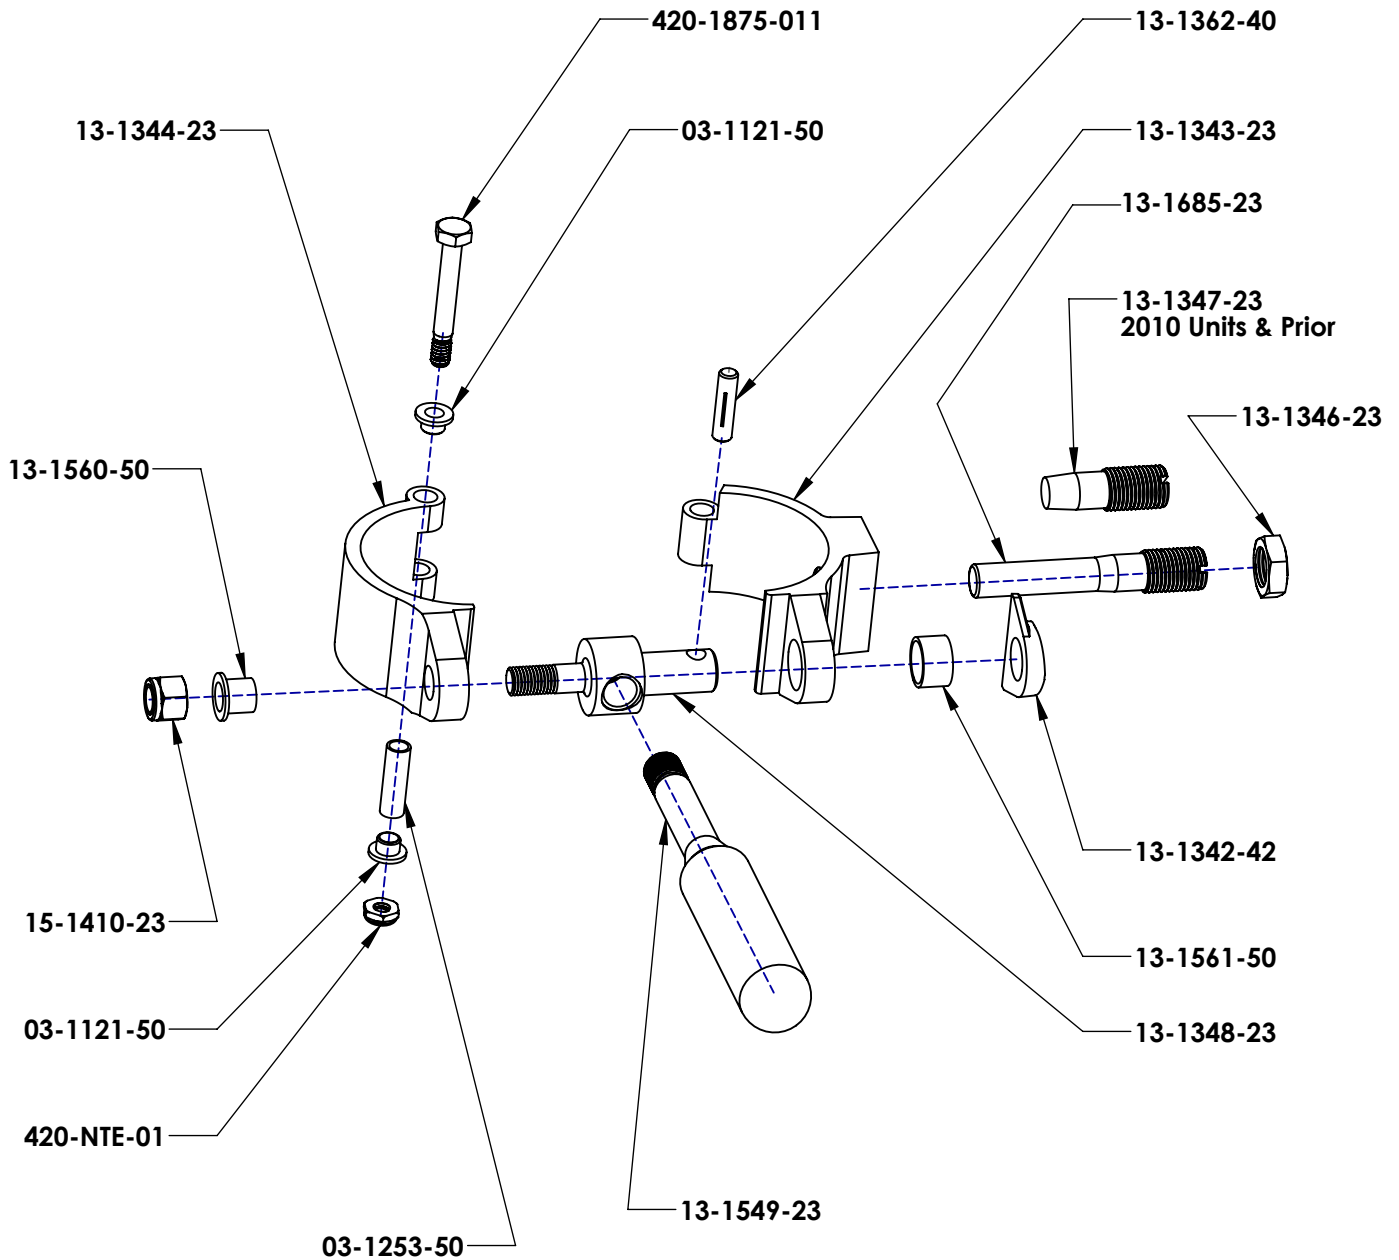

RUPP MARINE INC
PORT SALERNO, FL.

CLASSIC TOP GUN CLAMP ASSEMBLY

RUPP MARINE, INC.
4761 Anchor Avenue, P.O. Drawer F
Port Salerno, Florida 34992
Phone (772)286-5300 Fax (772) 288-4180
Internet: www.ruppmarine.com